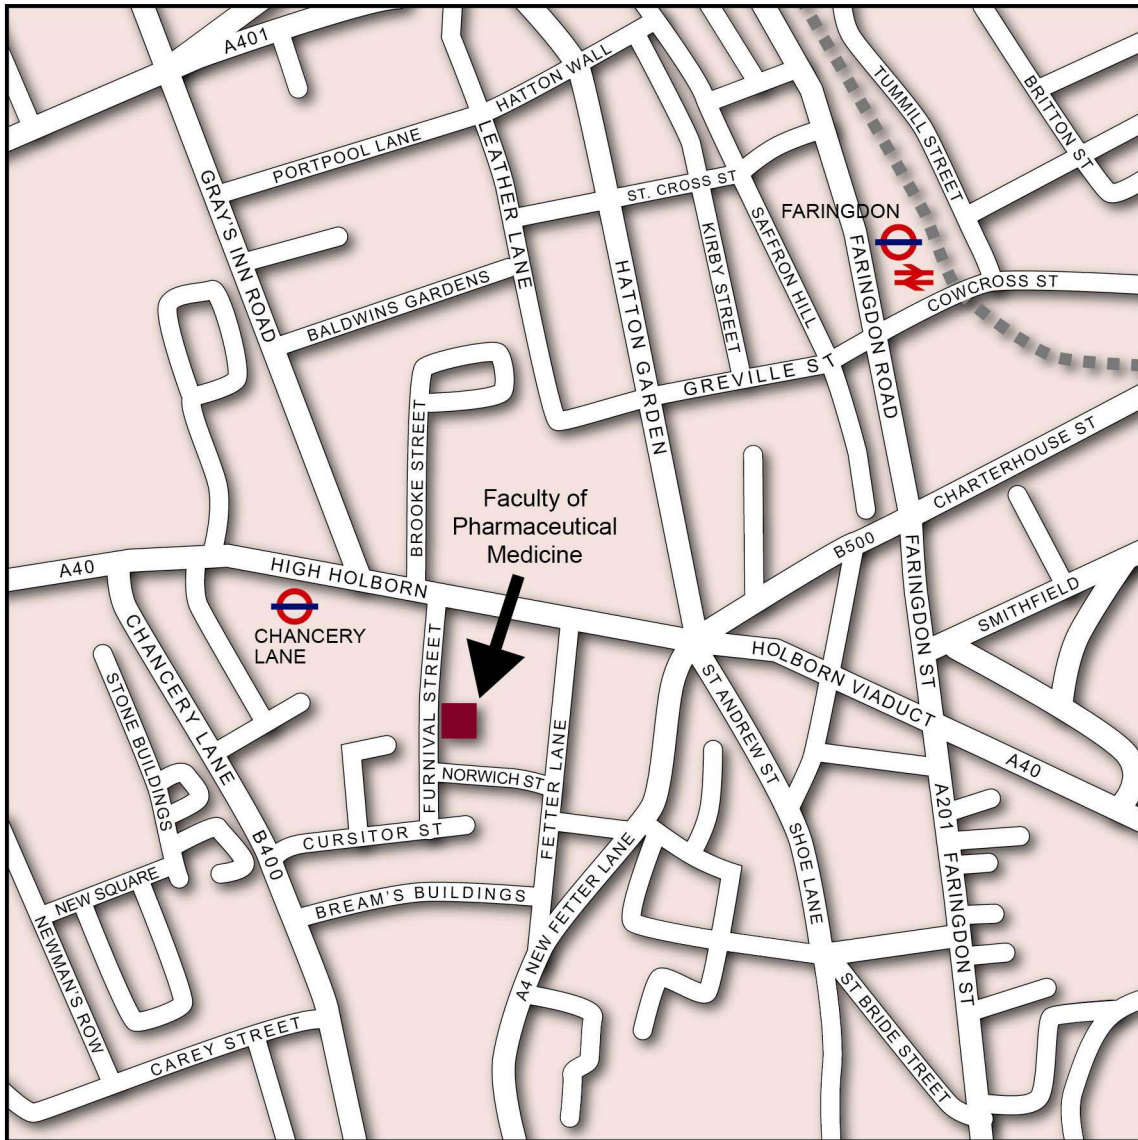

**How to get to the Faculty of Pharmaceutical Medicine Office**

**Address – 3<sup>rd</sup> Floor, 30 Furnival Street, London, EC4A 1JQ**

**Telephone: 020 7831 7662**

**Nearest Underground Stations:**

Chancery Lane (Central Line)

Farringdon (Circle/Metropolitan/Hammersmith & City Lines, First Capital Connect)

**Parking**

There are no car parking facilities at the Faculty.